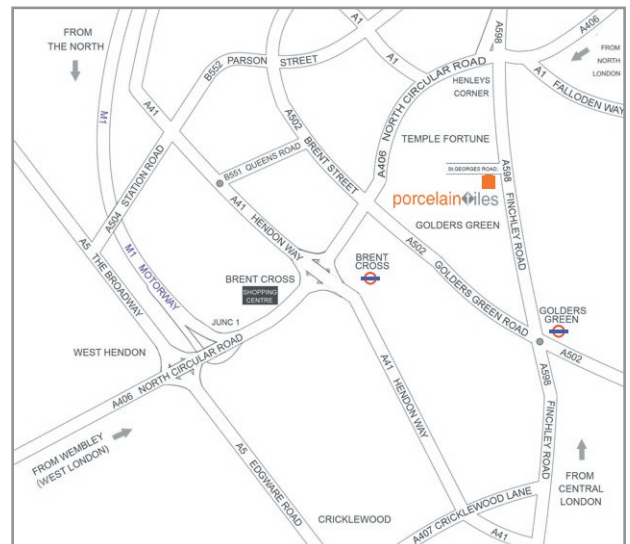

Showroom Opening:  
Monday to Friday 10am to 6pm  
By appointment only

Access from outside London

Local area routes

Showroom location (Entrance on St. Georges Road)