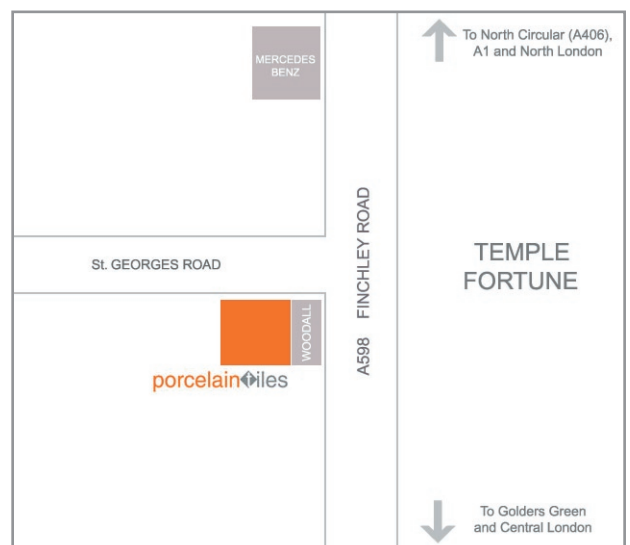

Showroom Opening:  
Monday to Friday 10am to 6pm  
By appointment only

Access from outside London

Local area routes

Showroom location (Entrance on St. Georges Road)