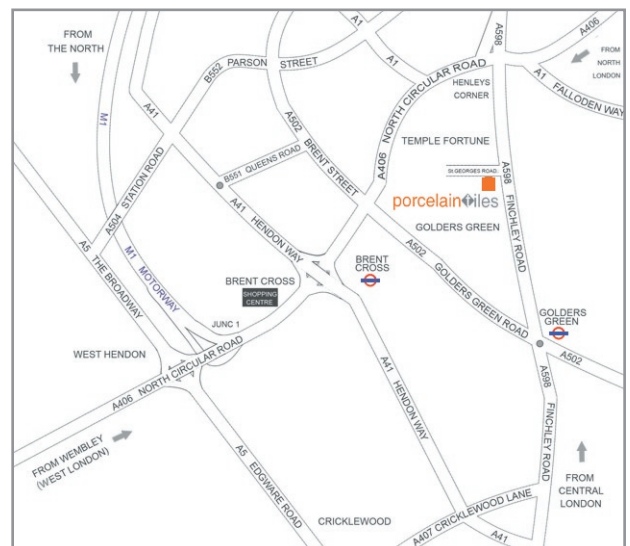

Parking:
Free parking available in marked parking areas on St. Georges Road*

*Parking restrictions apply between 11am and 12pm

Showroom Opening:
Monday to Friday 10am to 6pm
By appointment only

Access from outside London

Local area routes

Showroom location (Entrance on St. Georges Road)