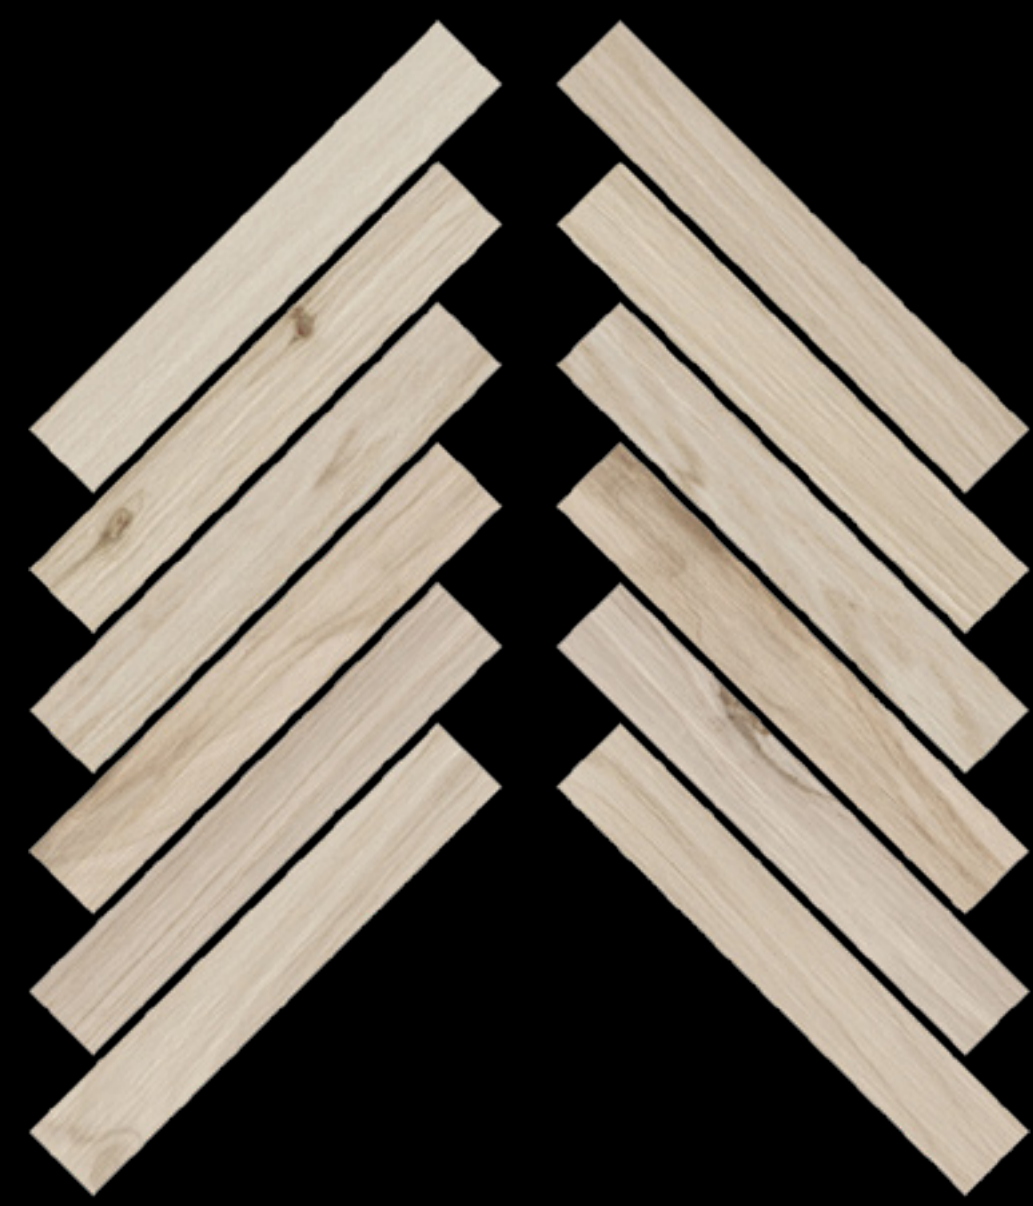

Nest (Mela)