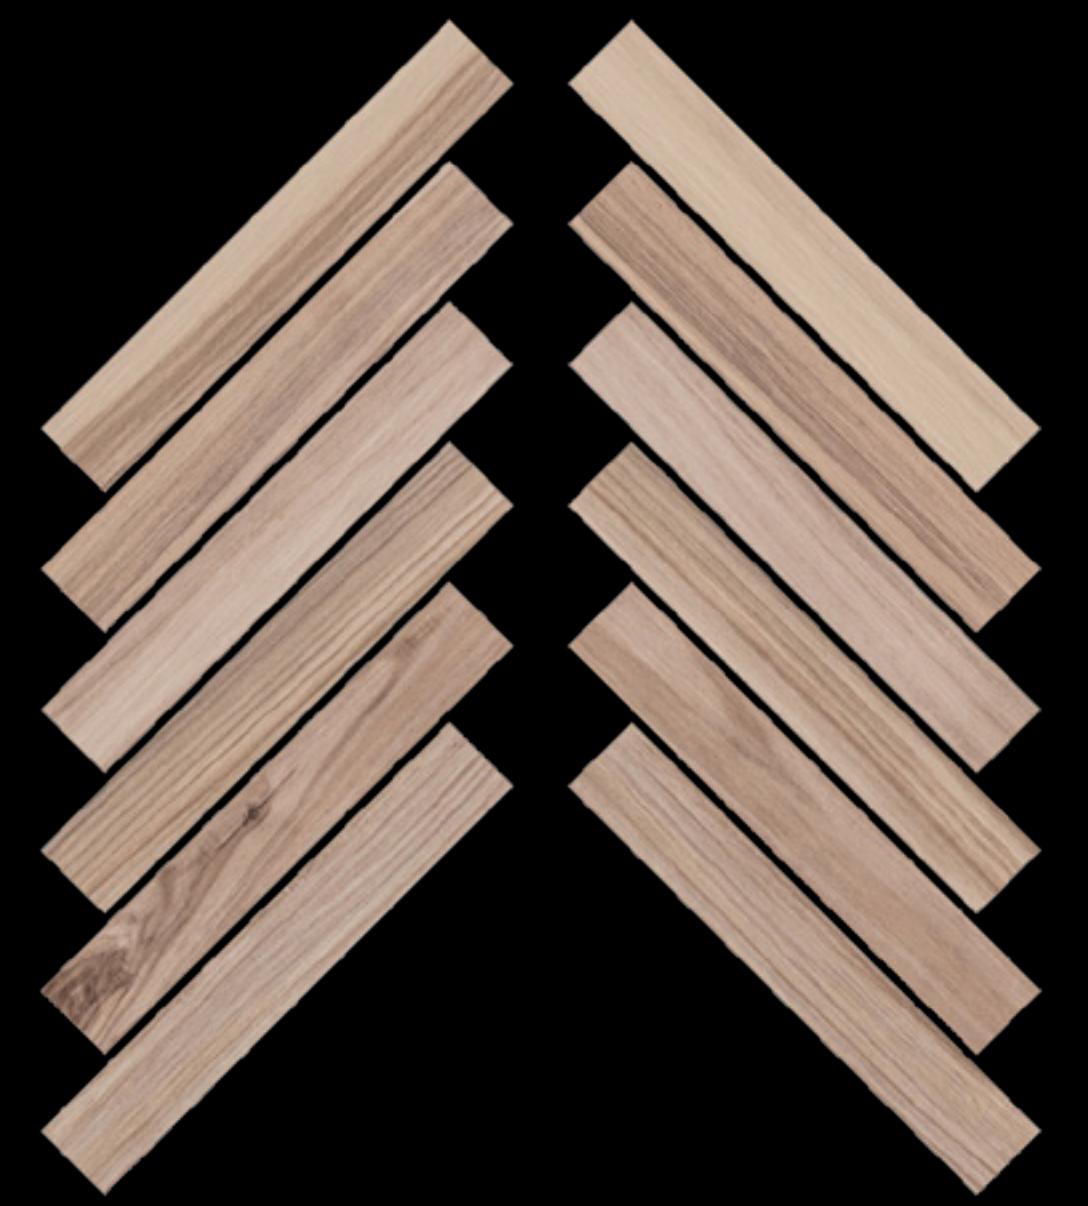

Nest (Pesca)

DETAIL

Nest

COLOUR

Mela | Noce | Pallido | Pesca

FINISH

Natural

SIZE(MM)

210 X 420