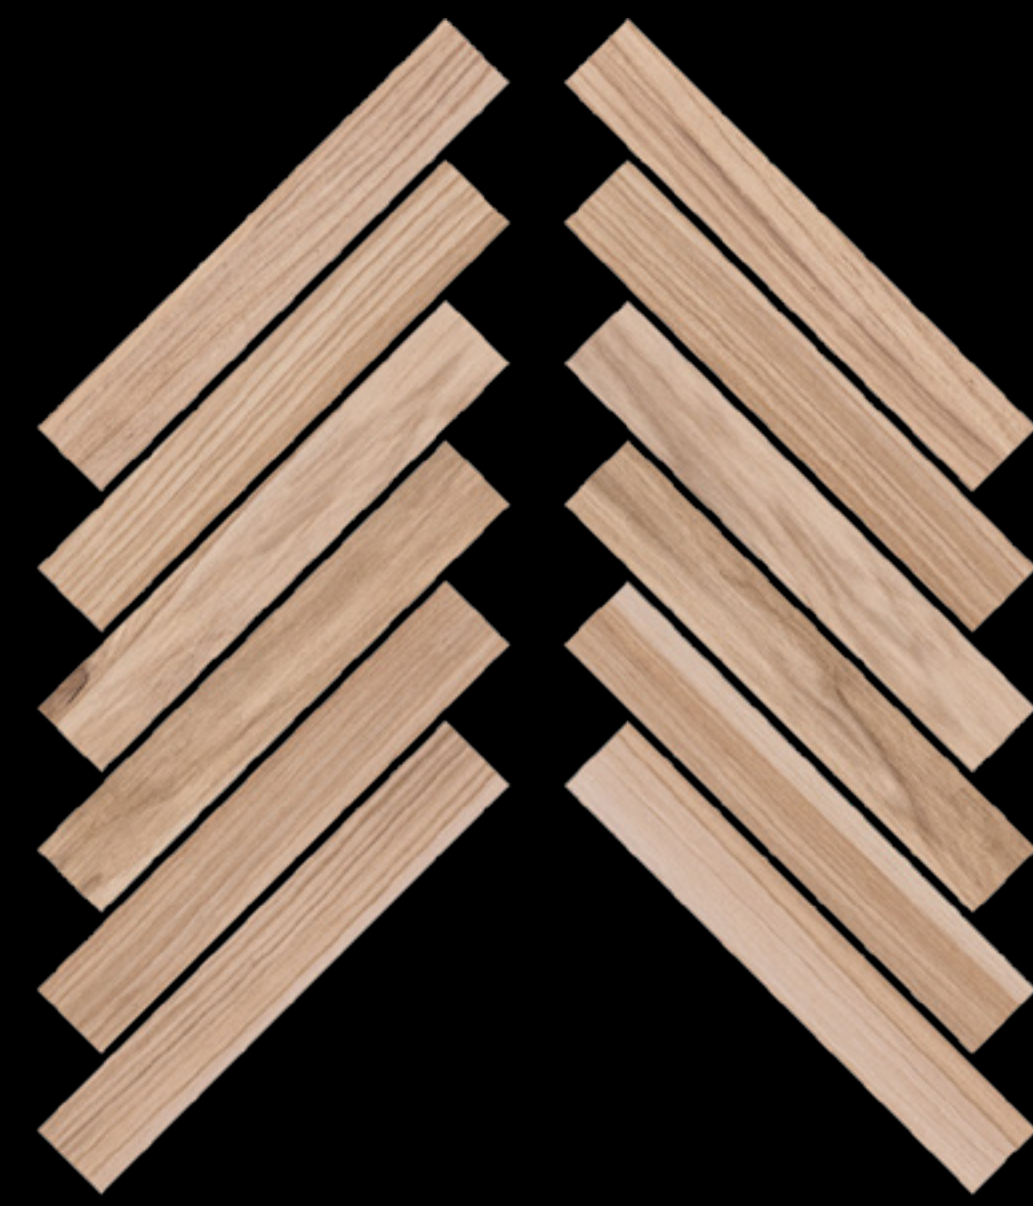

Nest (Pallido)