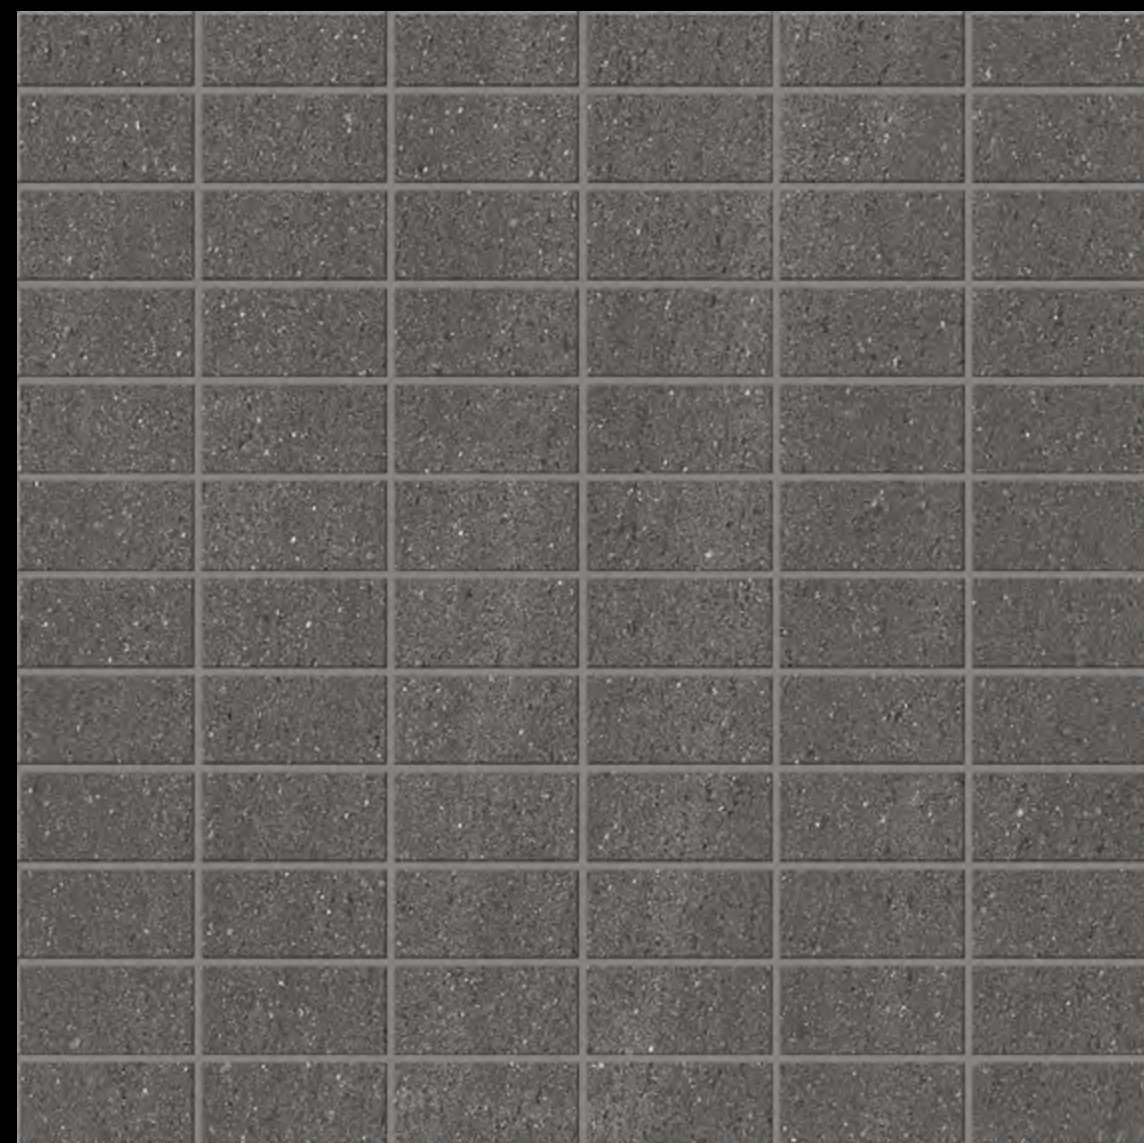

Special Pieces

Dark Mosaic (25 x 50)