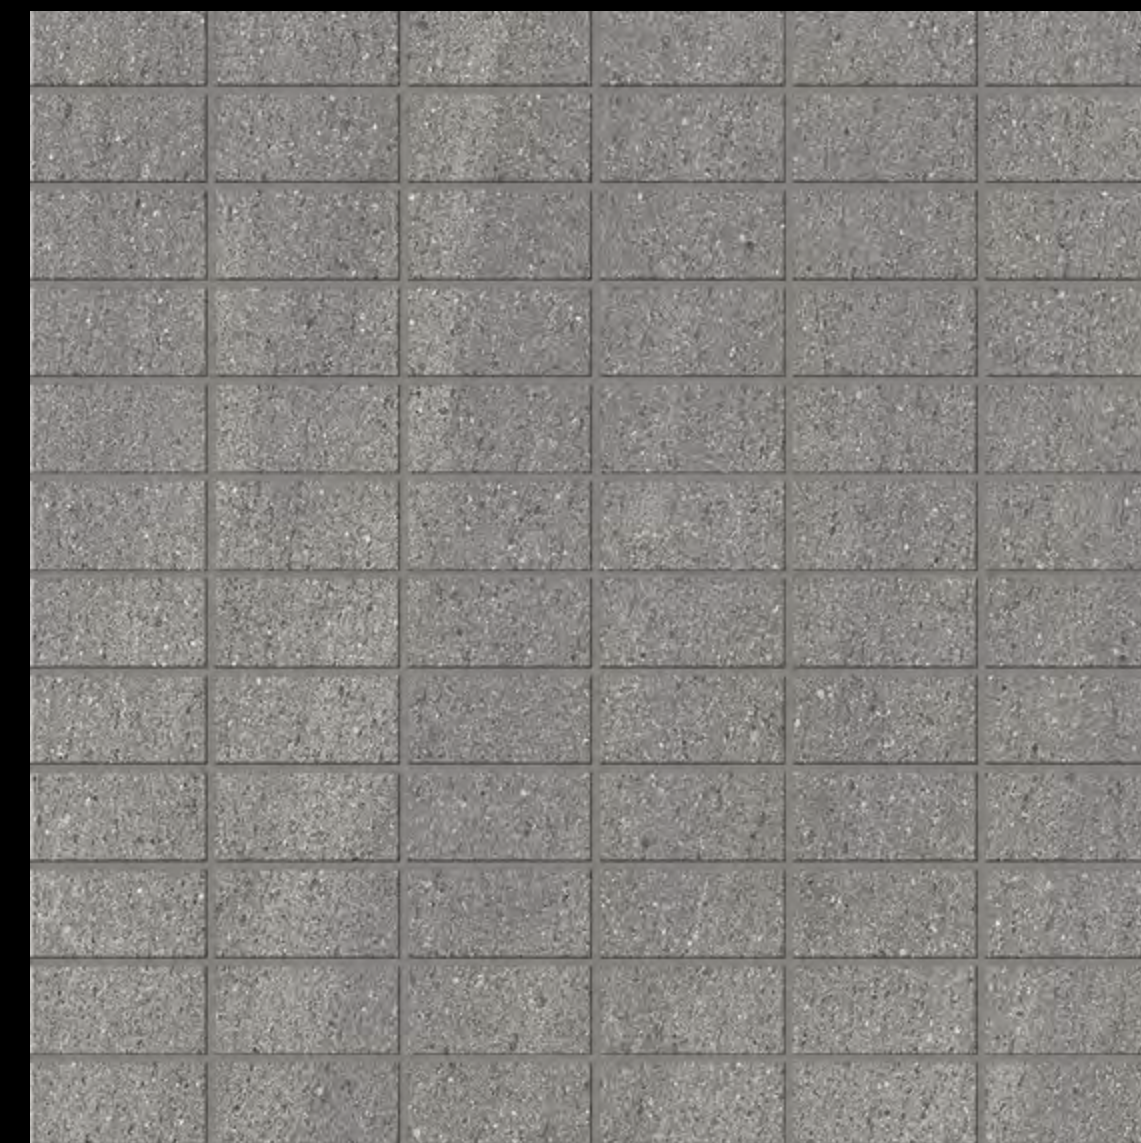

Mild Mosaic (25 x 50)

DETAIL	COLOUR	FINISH	SIZE(MM)
Step Tile	Dark | Light | Mild	Grip	300 X 600 X 10
Step Tile	Dark | Light | Mild	Natural	300 X 600 X 10
Skirting Tile	Dark | Light | Mild	Natural	70 X 600 X 10
Mosaic (Chip Size 25x50mm)	Dark | Light | Mild	Grip	300 X 300 X 10
Mosaic (Chip Size 25x50mm)	Dark | Light | Mild	Natural	300 X 300 X 10