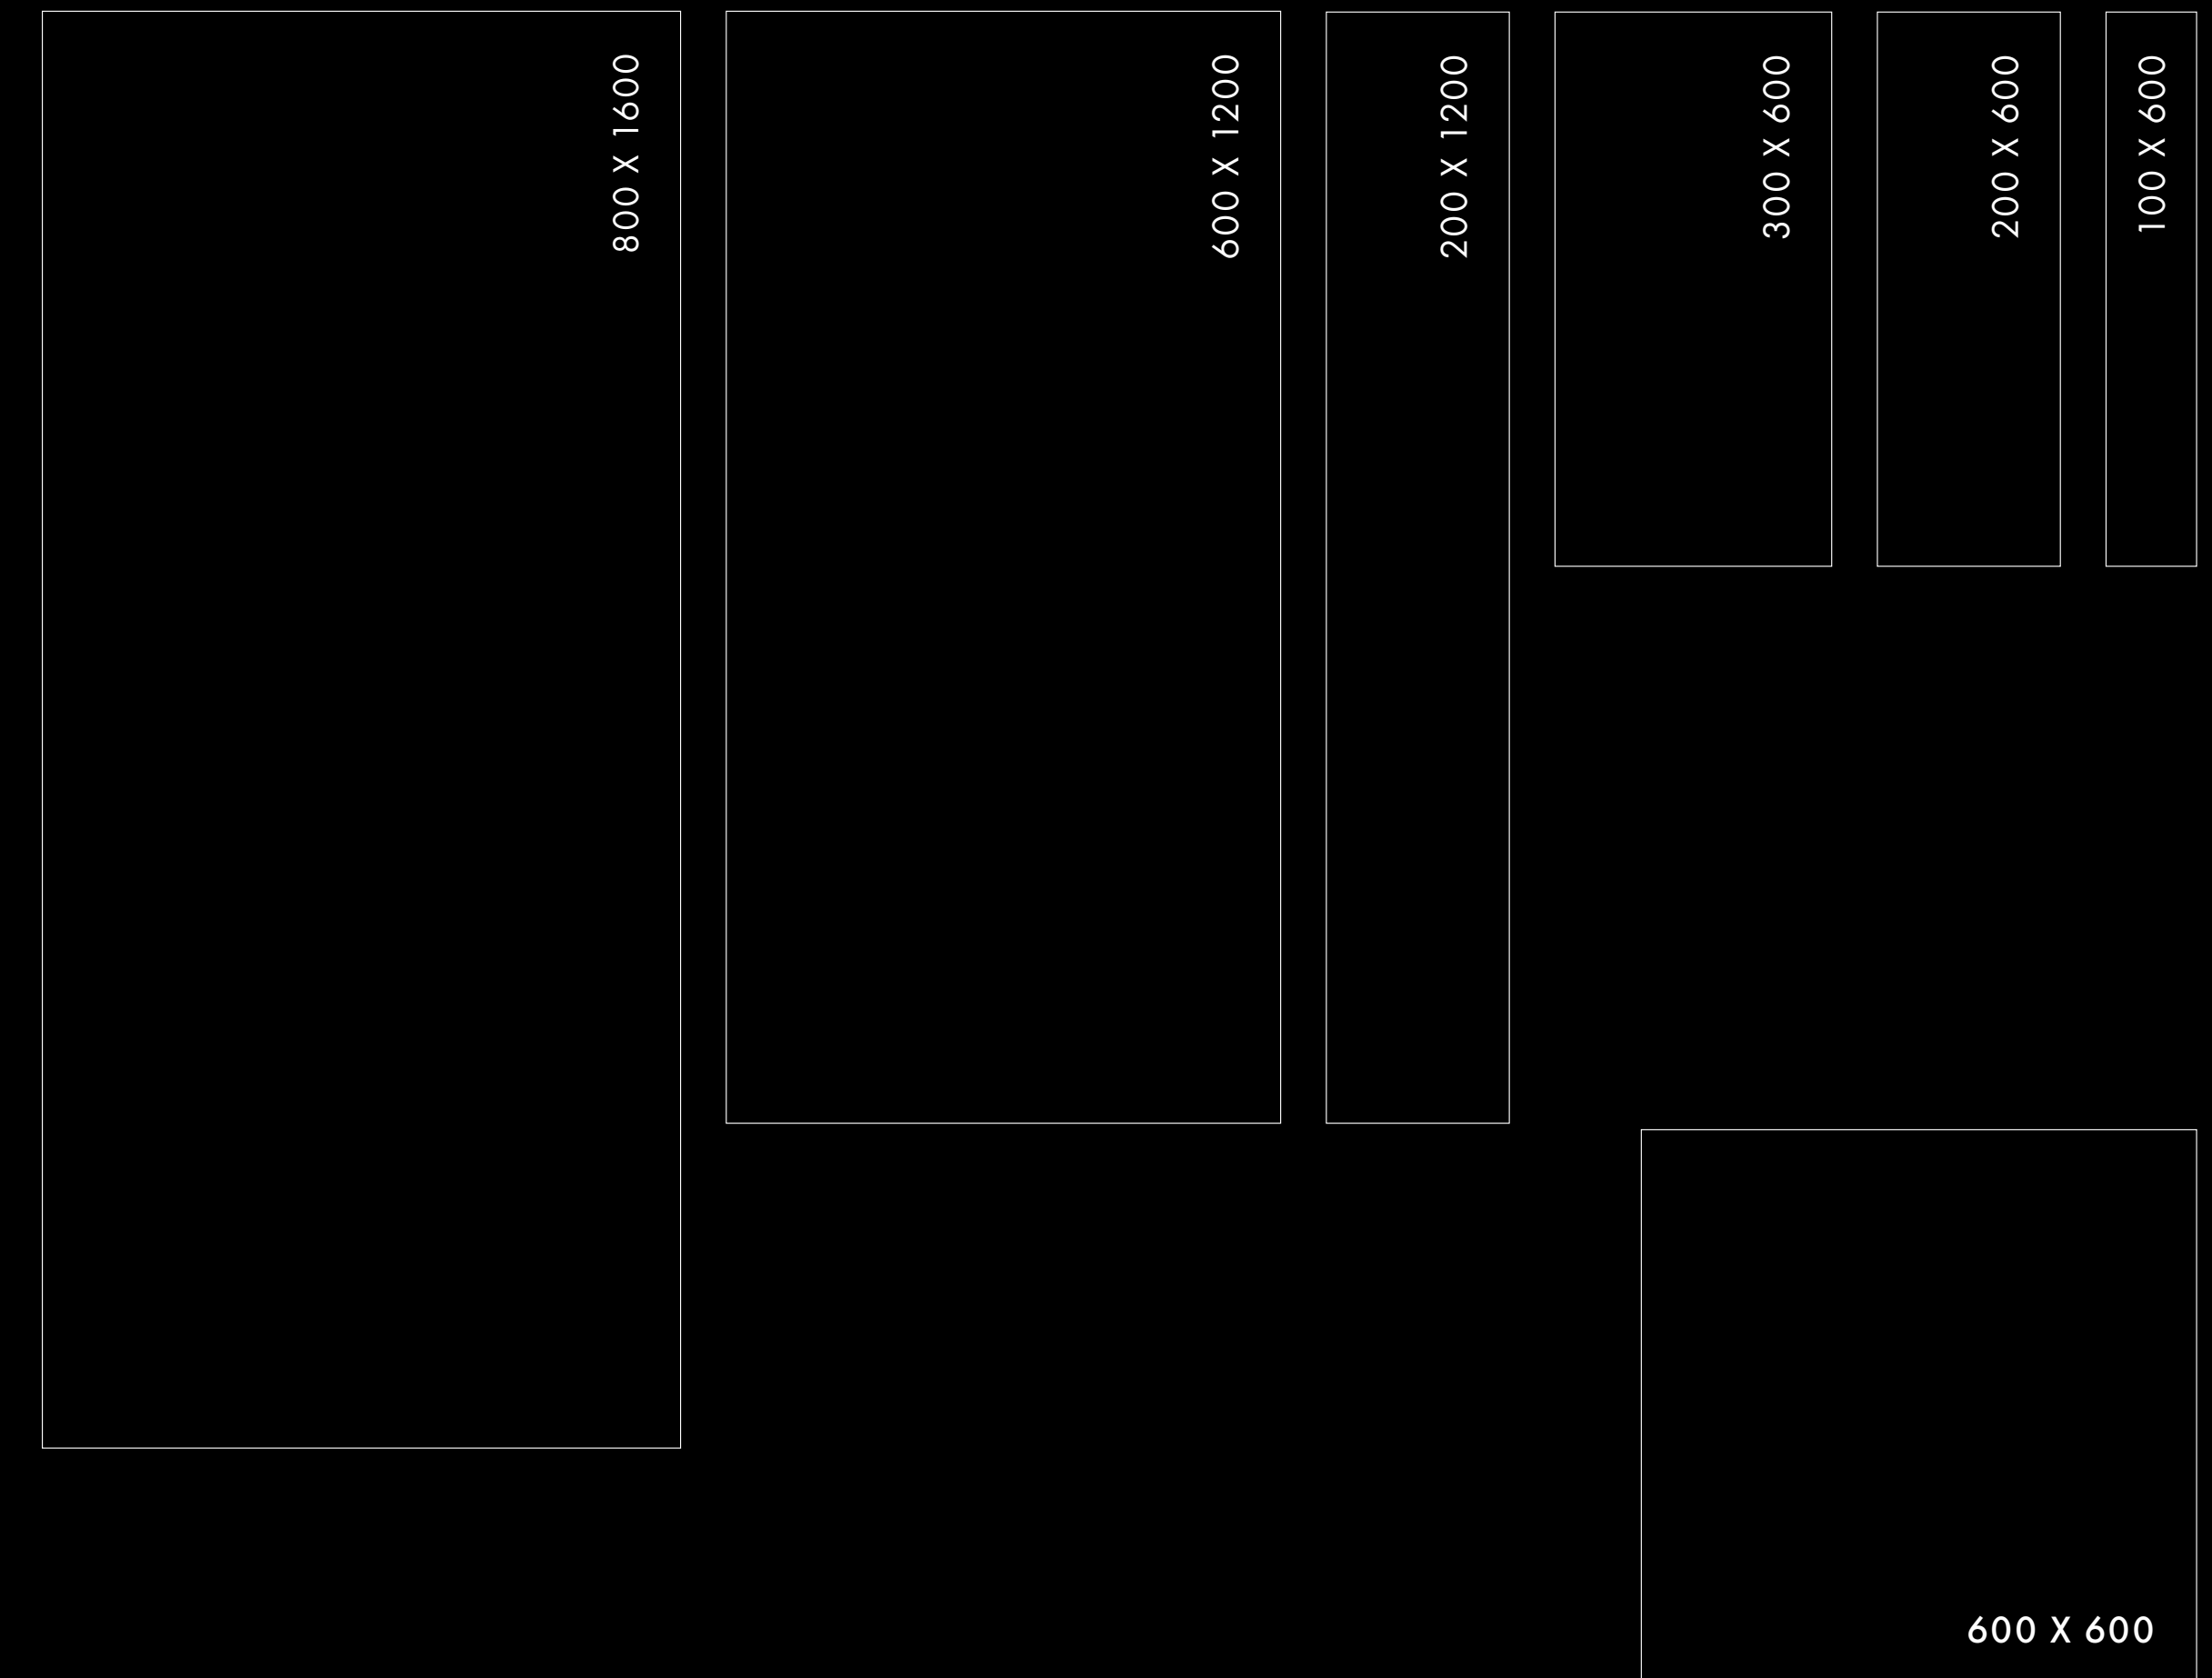

The background of the entire image is a dark, monochromatic marbled pattern. It features intricate, organic, and somewhat chaotic shapes in shades of black, dark grey, and charcoal, set against a slightly lighter, textured grey background. The overall effect is reminiscent of natural stone or volcanic rock patterns.

Vulcano

Stone Collection

P O R C E L A I N T I L E S

Vulcano - Crema Delicata

Vulcano

Stone Collection

Vulcano is a stone effect tile featuring the intricate patterns and authentic textures of volcanic rock. Offered in four complimentary shades and seven practical sizes, Vulcano is perfectly suited for high traffic commercial areas and open plan living spaces. Two finishes are available, Natural for internal applications and a Grip R11 finish for outdoor, making this collection an excellent choice for contemporary environments where the floor area spans both inside and out.

Mild

Dark

Colours

COLOUR	FINISH	SIZE(MM)
Light Mild	Natural	800 X 1600 X 10
Crema Delicata	Grip	600 X 1200 X 12
Crema Delicata	Natural	600 X 1200 X 12
Light	Grip	600 X 1200 X 10
Dark Light Mild	Natural	600 X 1200 X 10
Dark Light Mild	Natural	200 X 1200 X 10
Crema Delicata	Grip	600 X 600 X 12
Crema Delicata	Natural	600 X 600 X 12
Dark Light Mild	Grip	600 X 600 X 10
Dark Light Mild	Natural	600 X 600 X 10
Dark Light Mild	Grip	300 X 600 X 10
Dark Light Mild	Natural	300 X 600 X 10
Dark Light Mild	Natural	200 X 600 X 10
Dark Light Mild	Natural	100 X 600 X 10

Size Guide (mm)

Vulcano - Crema Delicata Grip

Special Pieces

Dark Mosaic (25 x 50)

Light Mosaic (25 x 50)

Mild Mosaic (25 x 50)

DETAIL	COLOUR	FINISH	SIZE(MM)
Step Tile	Dark Light Mild	Grip	300 X 600 X 10
Step Tile	Dark Light Mild	Natural	300 X 600 X 10
Skirting Tile	Dark Light Mild	Natural	70 X 600 X 10
Mosaic (Chip Size 25x50mm)	Dark Light Mild	Grip	300 X 300 X 10
Mosaic (Chip Size 25x50mm)	Dark Light Mild	Natural	300 X 300 X 10