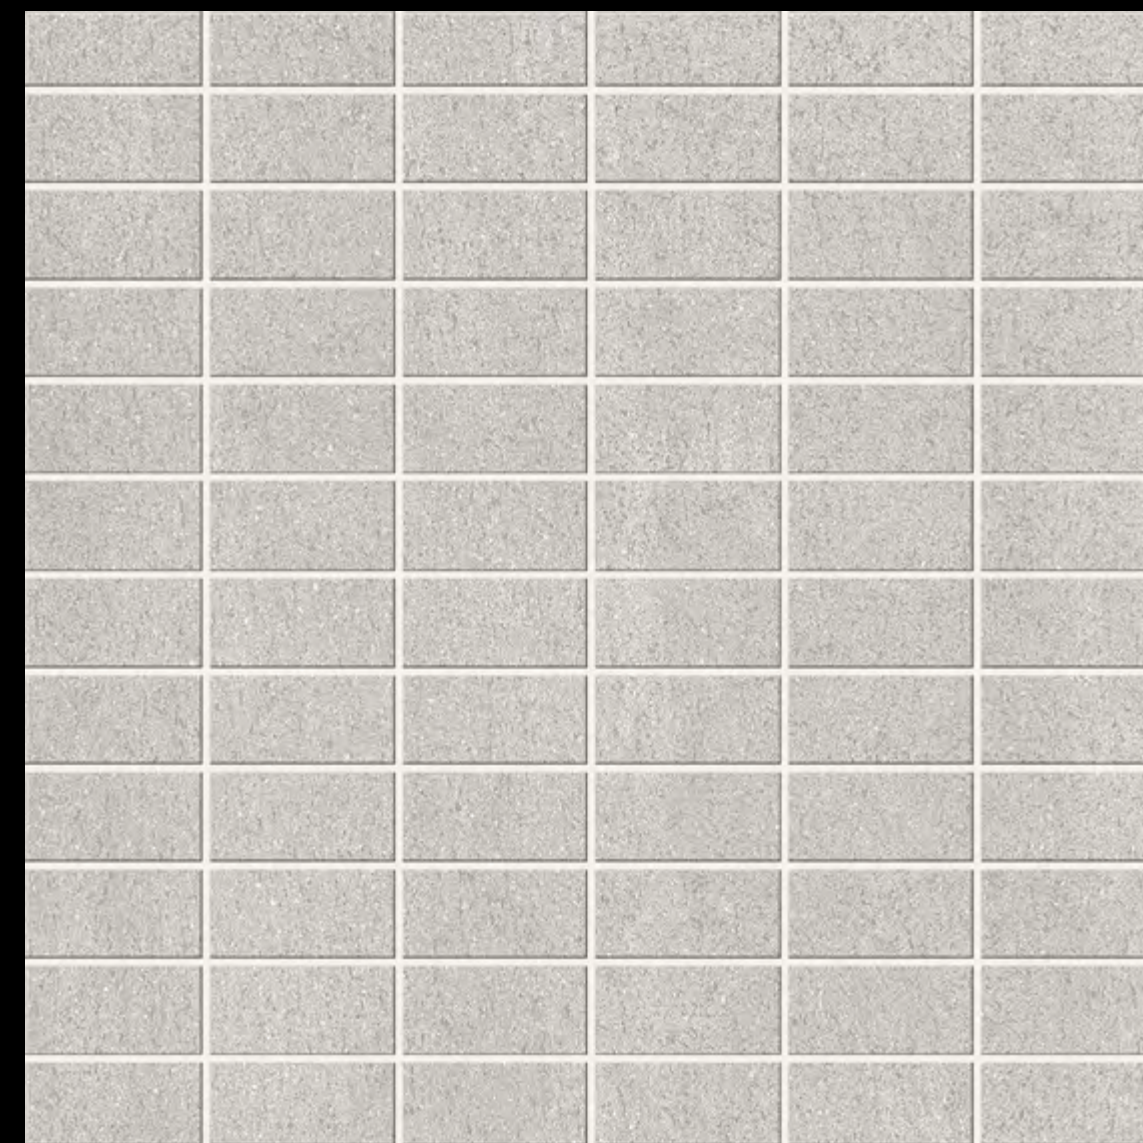

Light Mosaic (25 x 50)